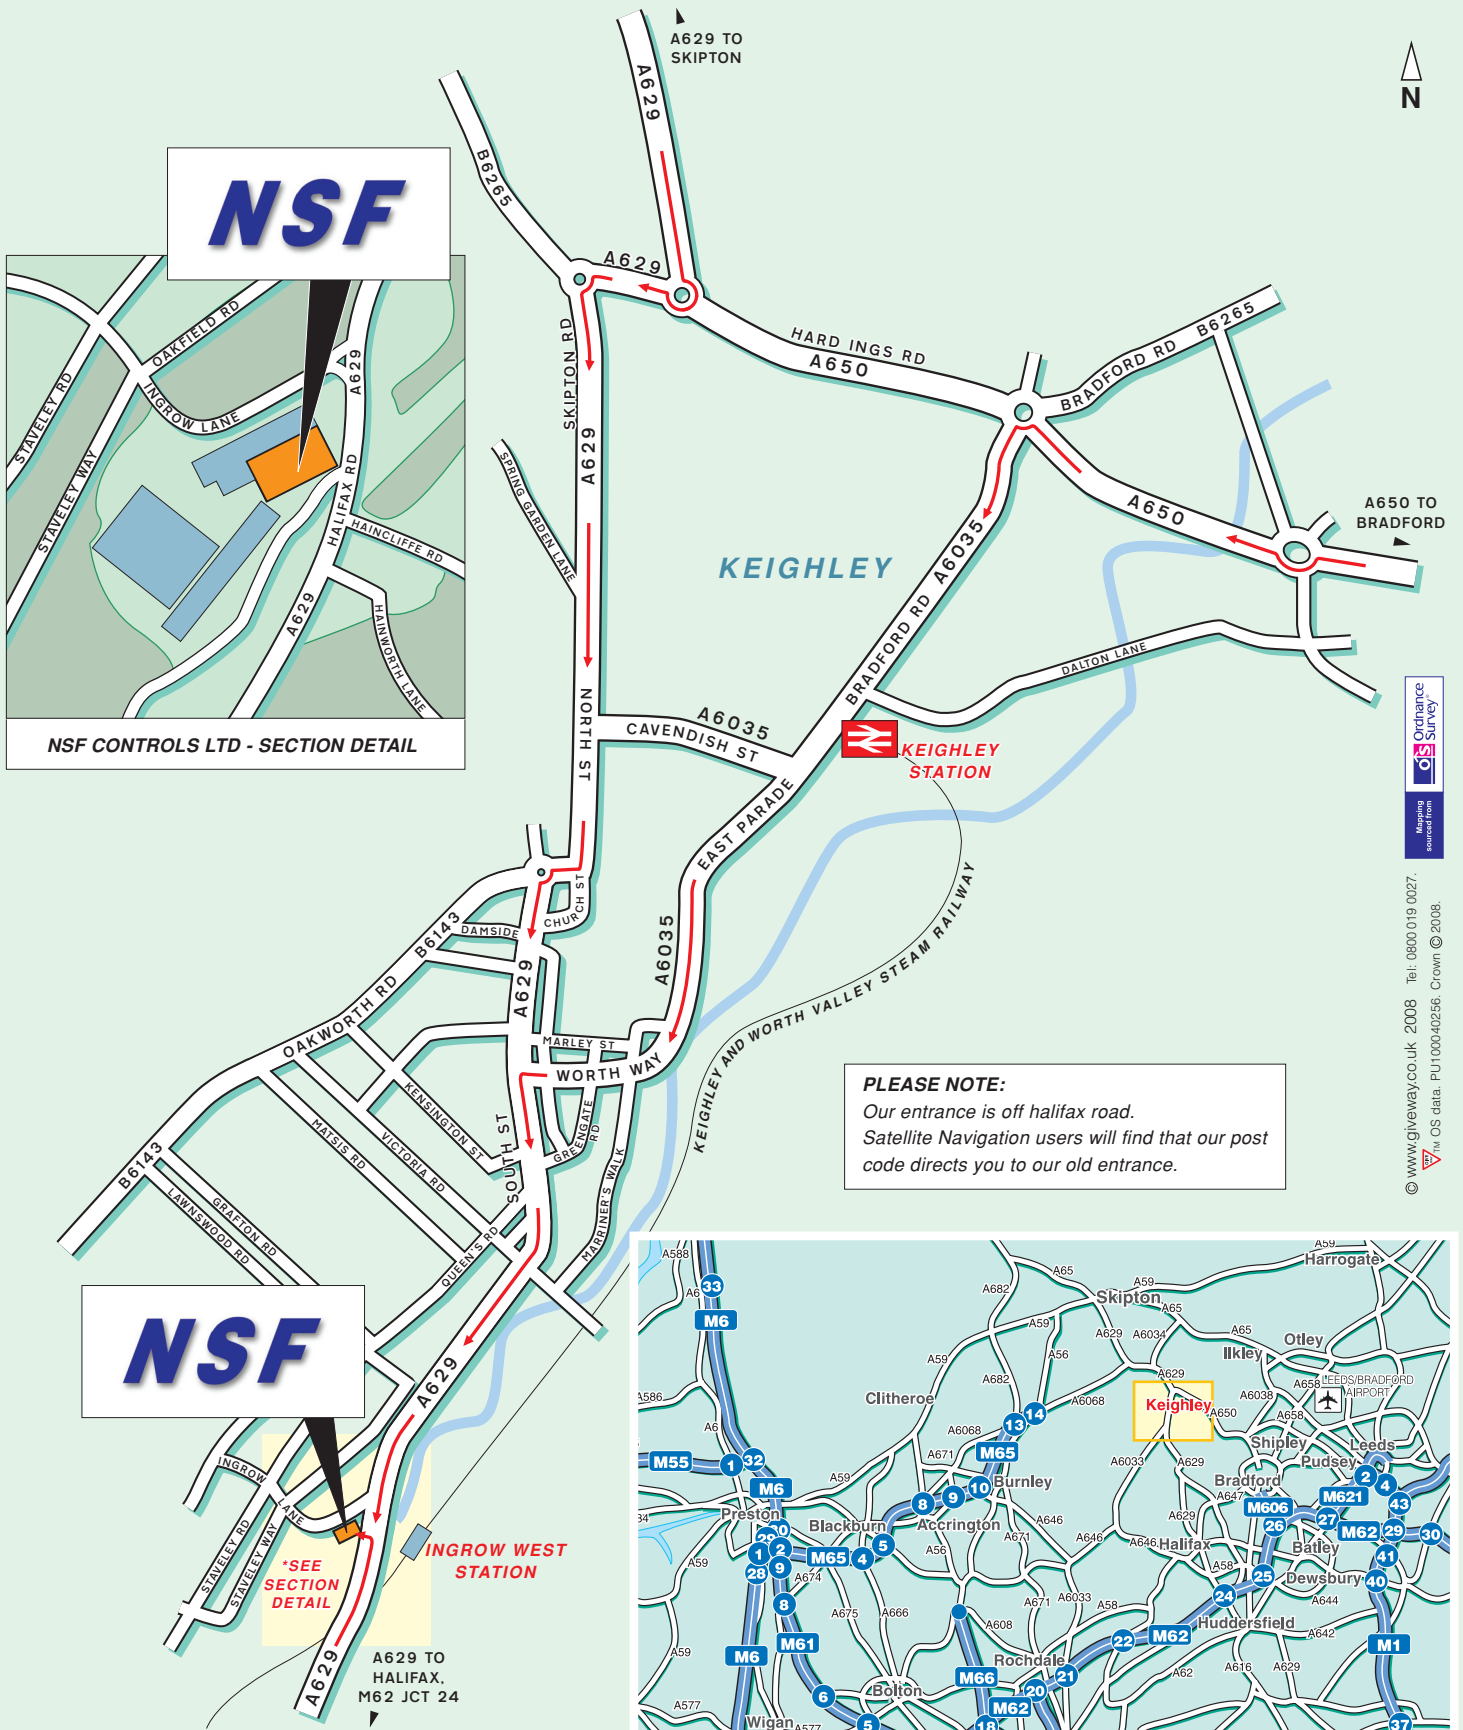

NSF Controls Ltd
 Ingrow Bridge Works, Keighley BD21 5EF

Tel: 01535 661144 Fax: 01535 661474

By Rail, Keighley Station.
 Approximately a 10 minute taxi ride away.
 For information on train operators and times phone
 National Rail Enquiries on 0845 7484950.

By Air, Bradford Leeds Airport.
 Approximately 30 minutes drive away.

PLEASE NOTE:
 Our entrance is off halifax road.
 Satellite Navigation users will find that our post
 code directs you to our old entrance.